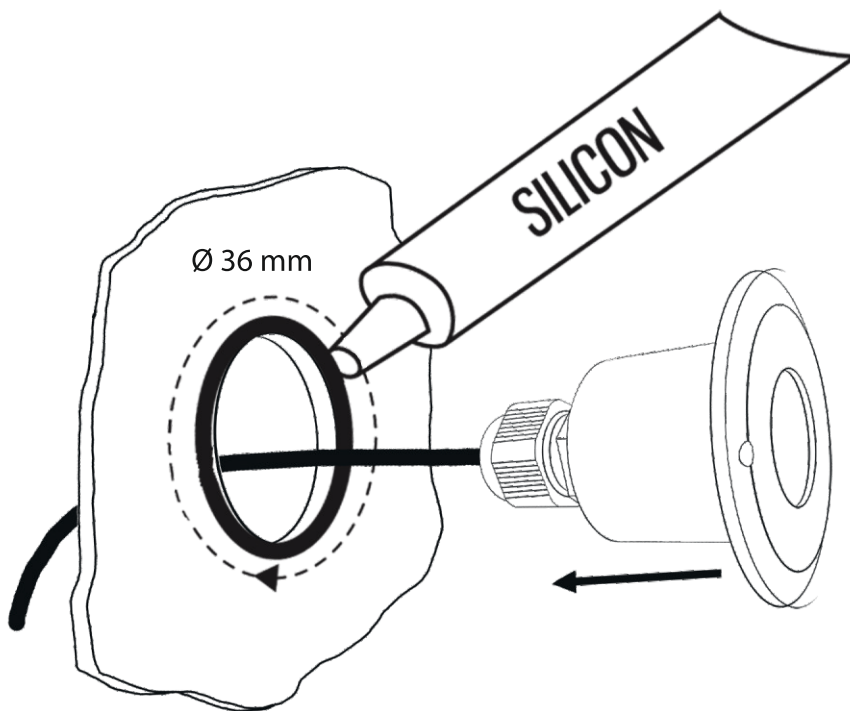

\* Leading and Trailing Edge Dimmer.

\* Power supply: Ambient temperature 0°C ... 45°C

*Cariitti*

S-Paver LED RGBW  
3200

1553036  
1545198

Installation with parts No. 1553020 and 1553021